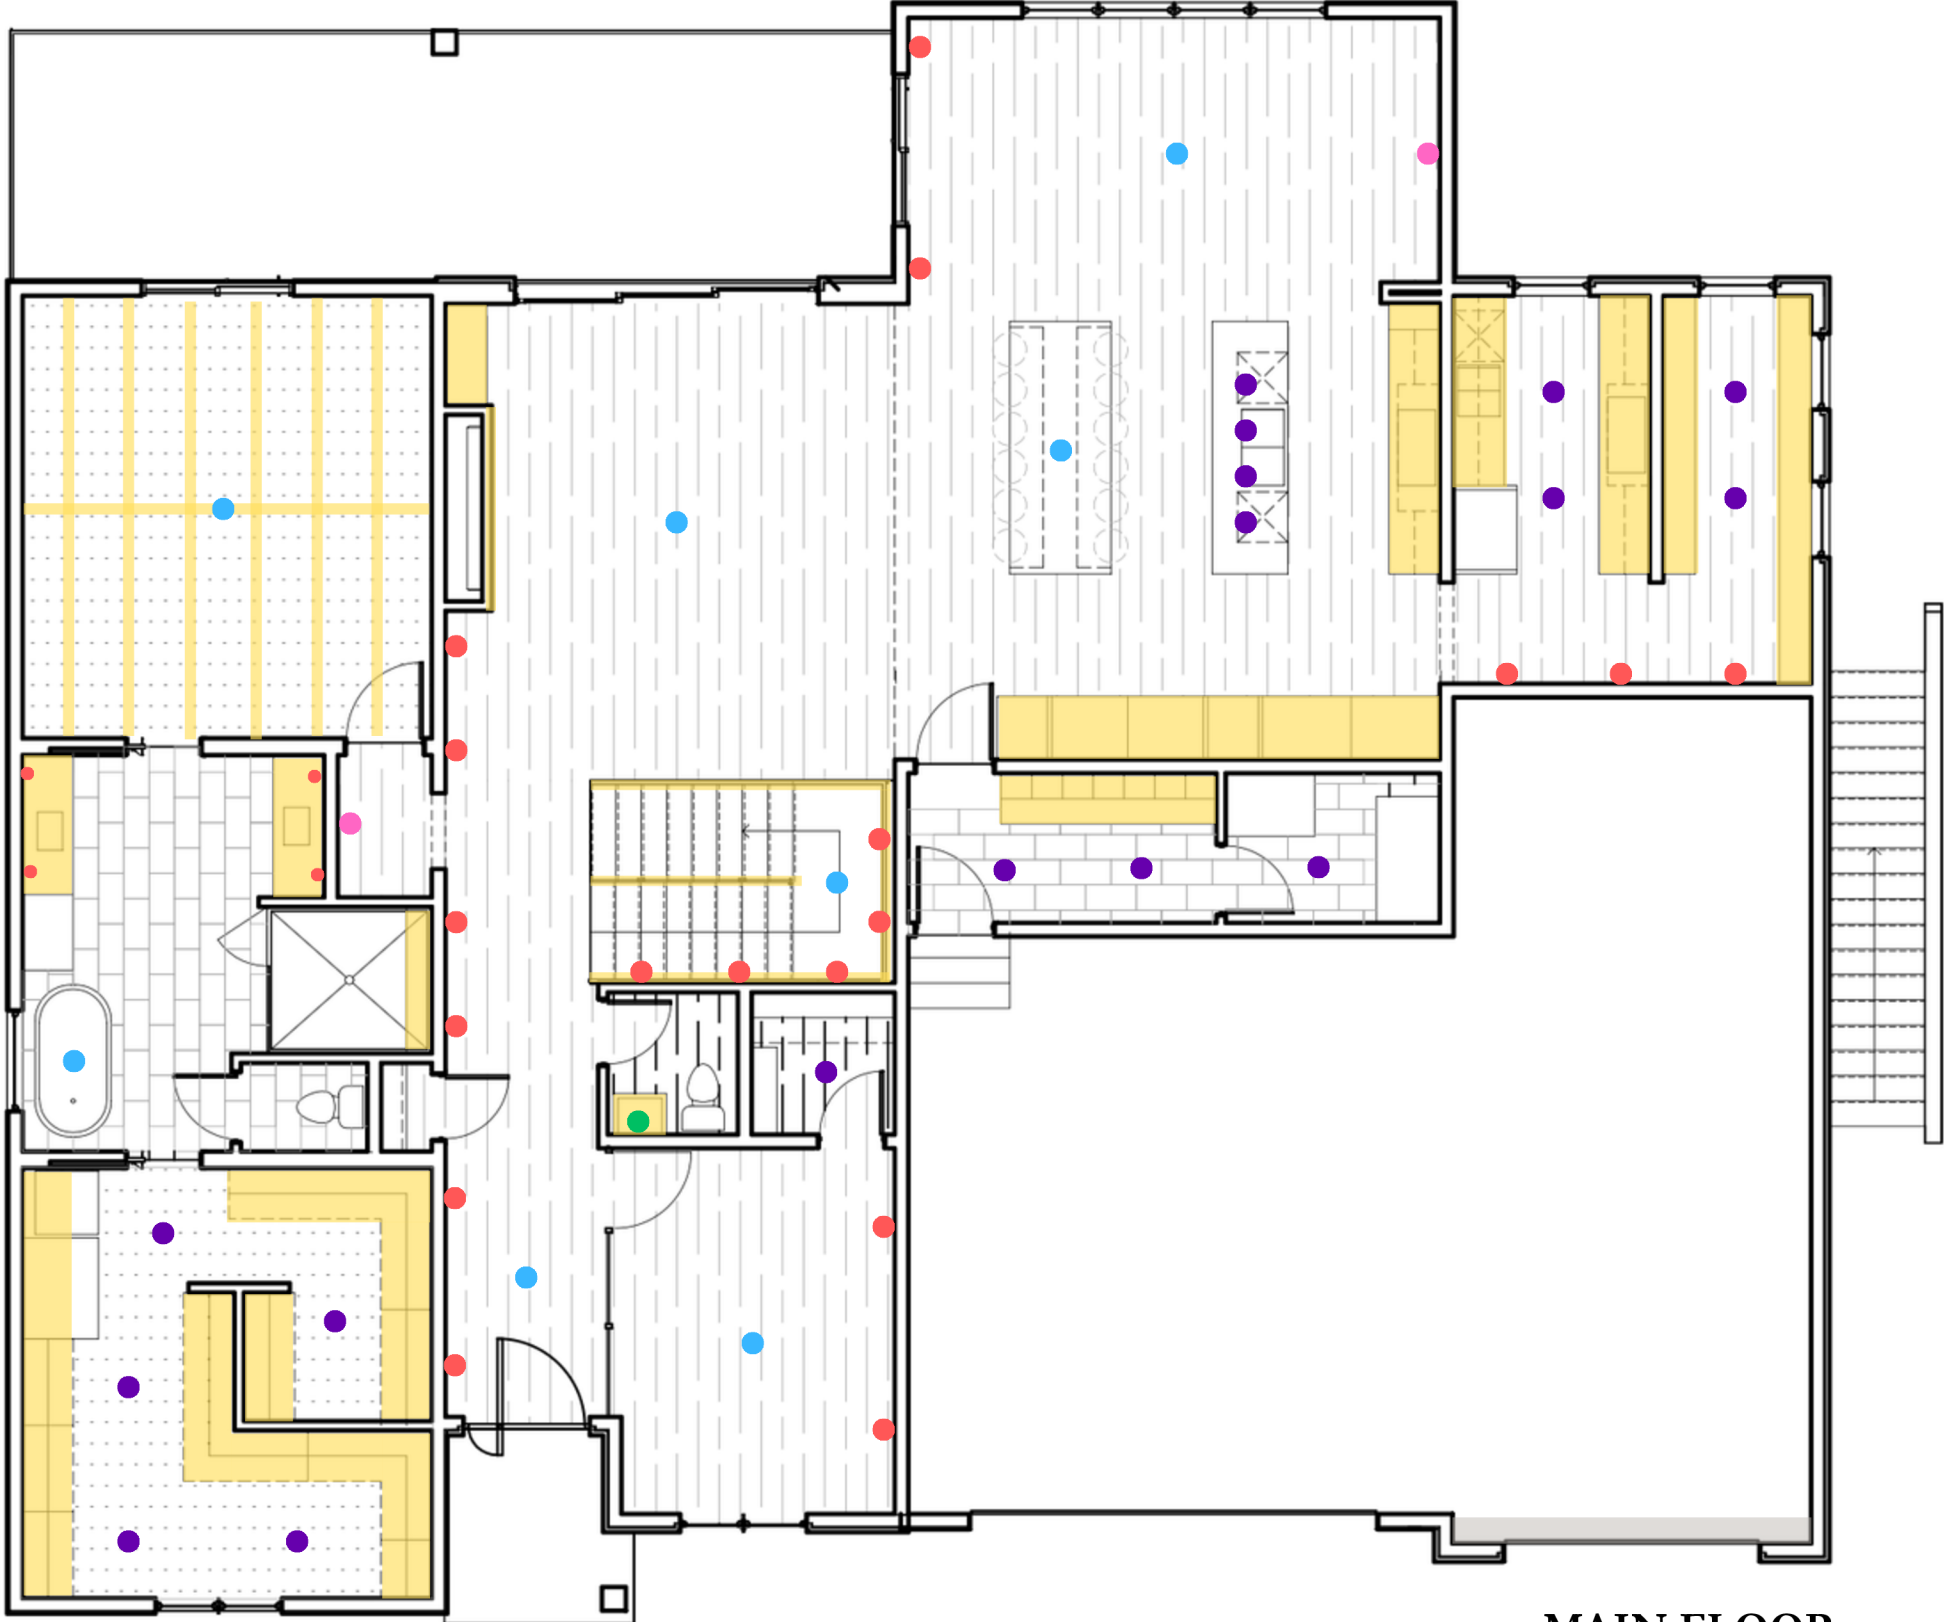

N M
interiors
L Y

GREY MOUNTAIN
CUSTOM HOMES

14257 S Summit Crest Ln. #58

MEAGHAN LYNN INTERIORS

LIGHTING

MAIN FLOOR LIGHTING MAP

FLOORING KEY

- WALL SCONCE
- ART LIGHT
- CHANDELIER
- FLUSHMOUNT
- PENDANT
- FAN
- ACCENT LIGHTING

MAIN FLOOR

LOWER FLOOR

FLOORING KEY

- WALL SCONCE
- ART LIGHT
- CHANDELIER
- FLUSHMOUNT
- PENDANT
- FAN
- ACCENT LIGHTING

LOWER FLOOR

LIGHTING CONCEPTS

Stair Lighting

Wall Washers