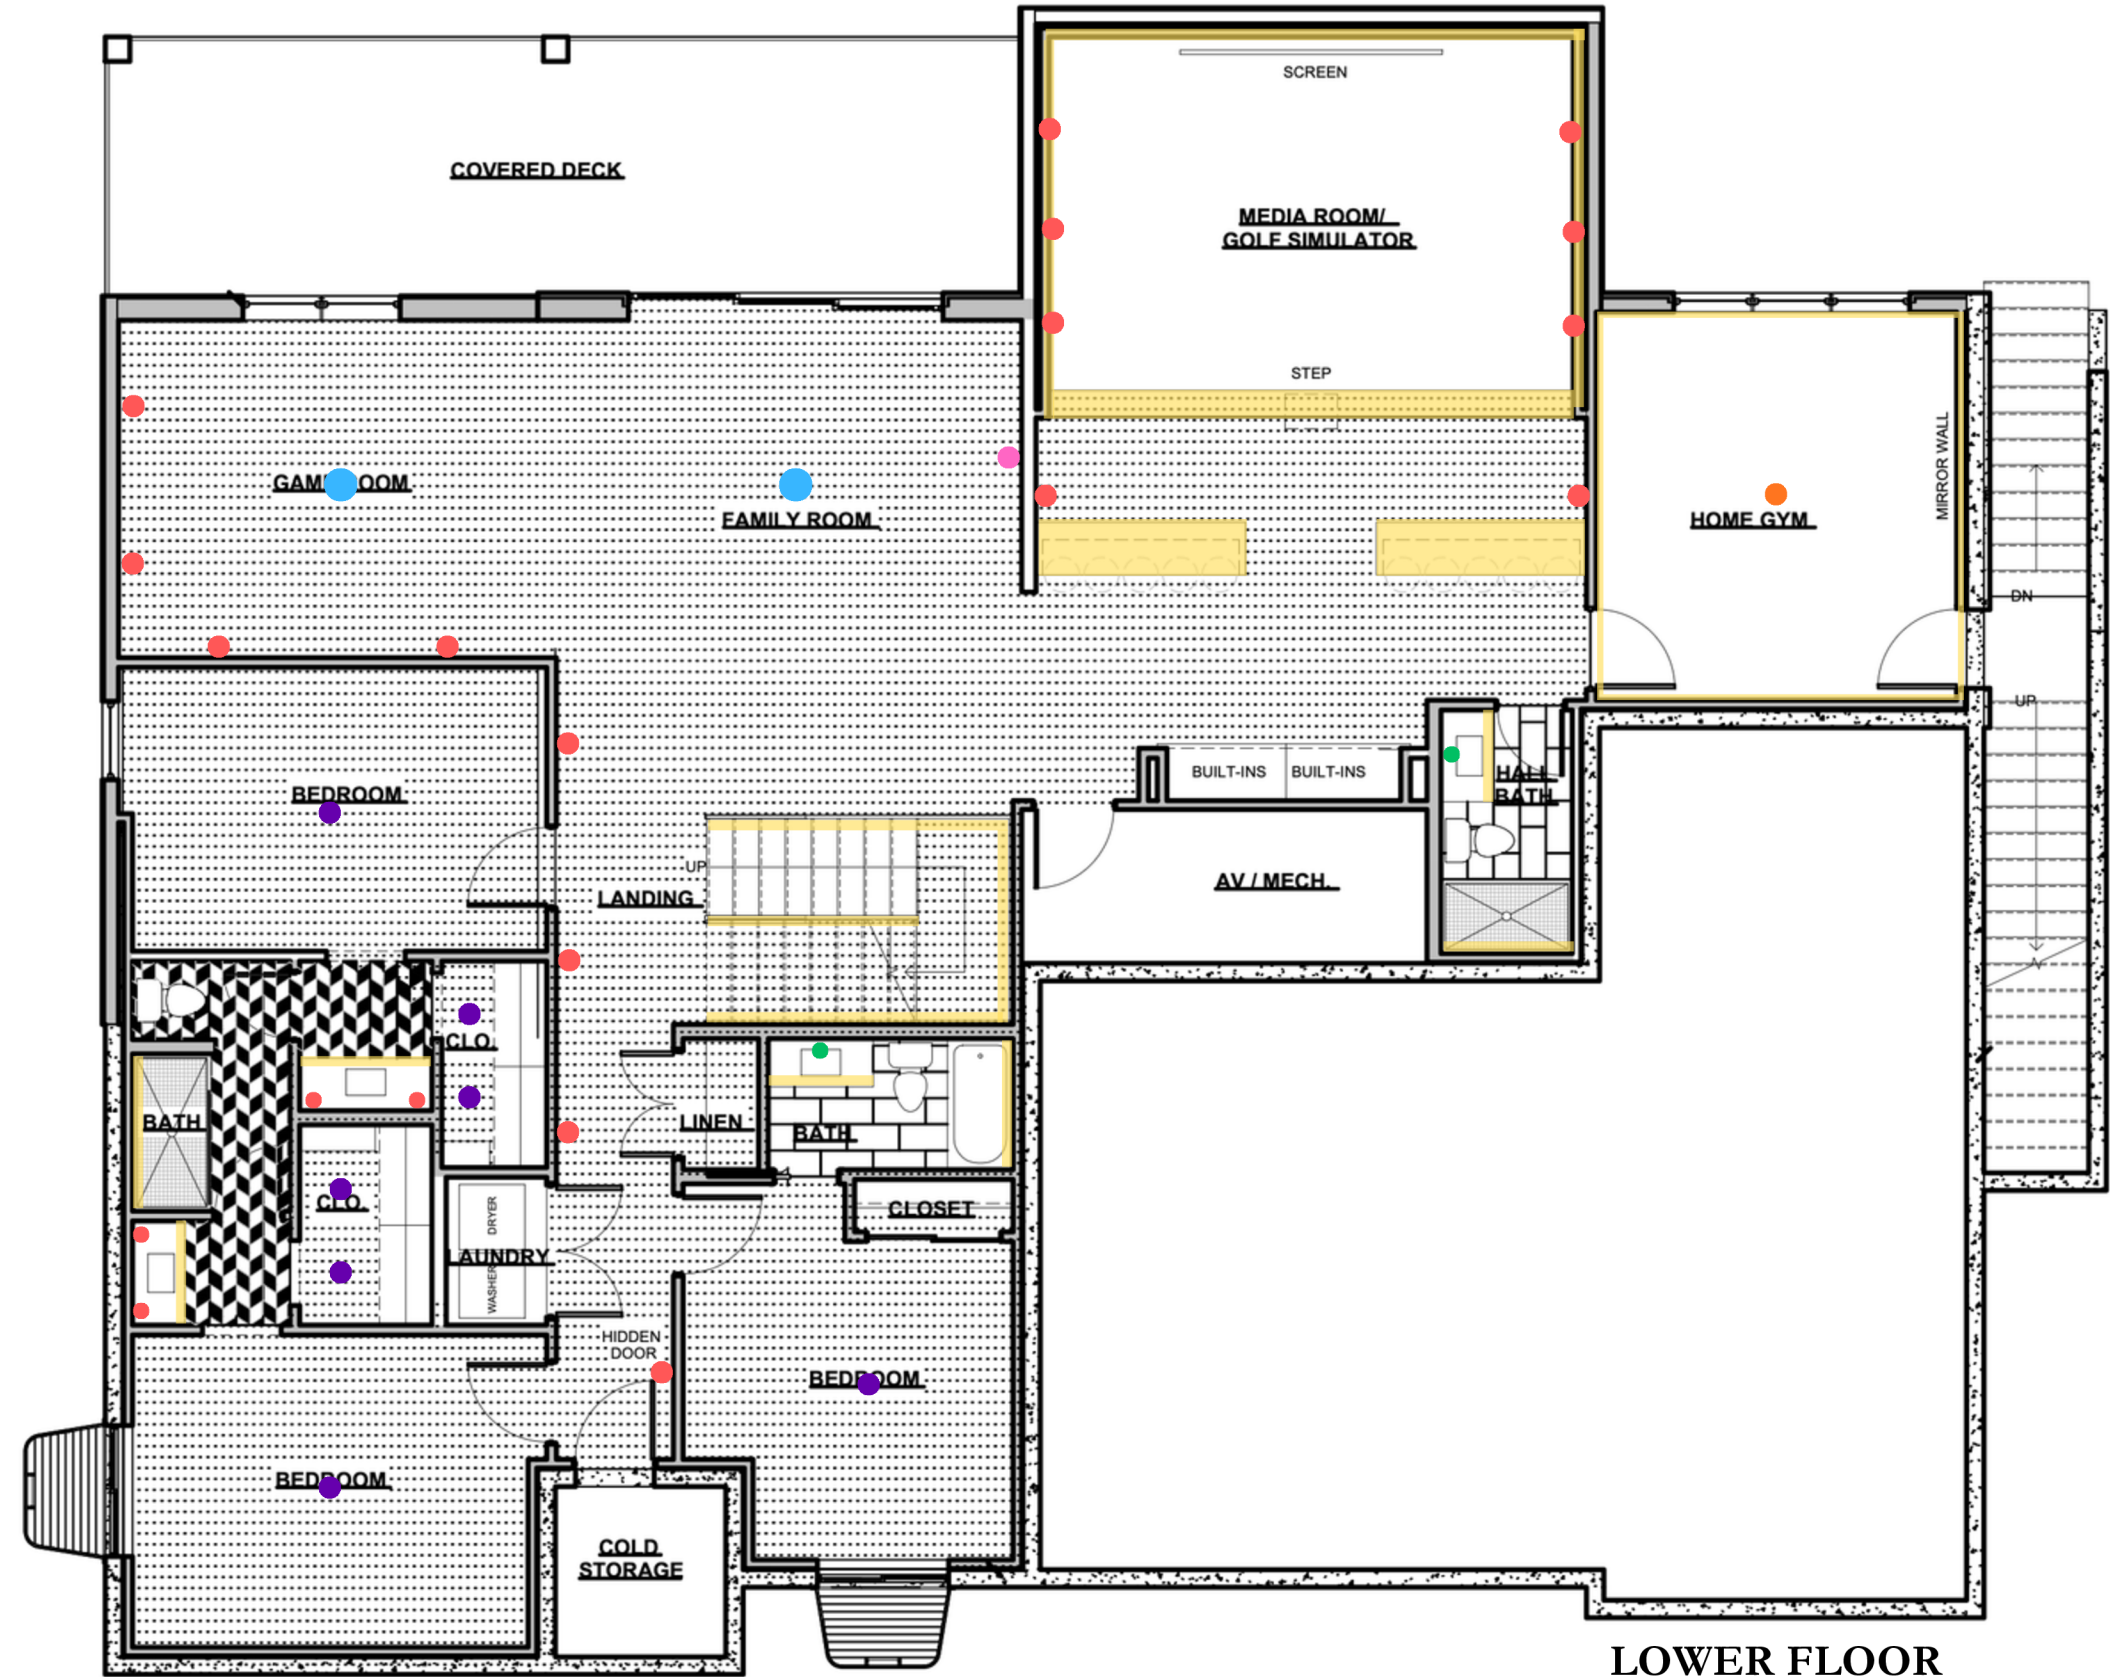

N M
interiors
L Y

GREY MOUNTAIN
CUSTOM HOMES

14257 S Summit Crest Ln. #58

MEAGHAN LYNN INTERIORS

LIGHTING

MAIN FLOOR LIGHTING MAP

FLOORING KEY

- WALL SCONCE
- ART LIGHT
- CHANDELIER
- FLUSHMOUNT
- PENDANT
- FAN
- ACCENT LIGHTING

MAIN FLOOR

LOWER FLOOR

FLOORING KEY

- WALL SCONCE
- ART LIGHT
- CHANDELIER
- FLUSHMOUNT
- PENDANT
- FAN
- ACCENT LIGHTING

LOWER FLOOR

LIGHTING CONCEPTS

Stair Lighting

Wall Washers

Under Cabinet Lighting

Vanity Accent Lighting

Ceiling Beam Lighting

Cove Lighting

Floating Shelf Lighting

Bathroom Accent Lighting

Fireplace Accent Lighting

Light Fixtures