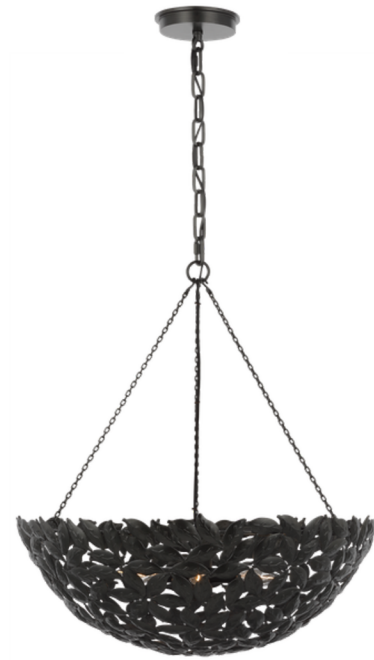

MAIN FLOOR

LOWER FLOOR

FLOORING KEY

- WALL SCONCE
- ART LIGHT
- CHANDELIER
- FLUSHMOUNT
- PENDANT
- FAN
- ACCENT LIGHTING

LOWER FLOOR

LIGHTING CONCEPTS

Stair Lighting

Wall Washers

Under Cabinet Lighting

Vanity Accent Lighting

Ceiling Beam Lighting

Cove Lighting

Floating Shelf Lighting

Bathroom Accent Lighting

Fireplace Accent Lighting

Light Fixtures

M

Presidential Suite - \$1,439

Tub Light - \$959

Powder Room
Pendant - \$604

Island Pendants - \$1,382

Island Table Fixture - \$1,103

Skullery Pendant - \$220

Game Room Chandelier - \$3,975