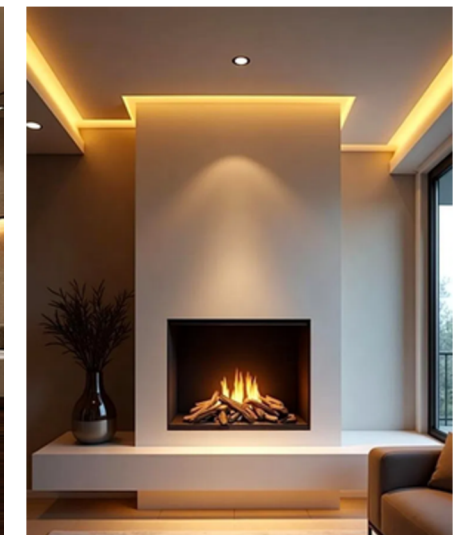

Under Cabinet Lighting

Vanity Accent Lighting

Ceiling Beam Lighting

Cove Lighting

Floating Shelf Lighting

Bathroom Accent Lighting

Fireplace Accent Lighting

Light Fixtures

M

Presidential Suite - \$1,439

Tub Light - \$959

Powder Room
Pendant - \$604

Island Pendants - \$1,382

Island Table Fixture - \$1,103

Skullery Pendant - \$220

Game Room Chandelier - \$3,975