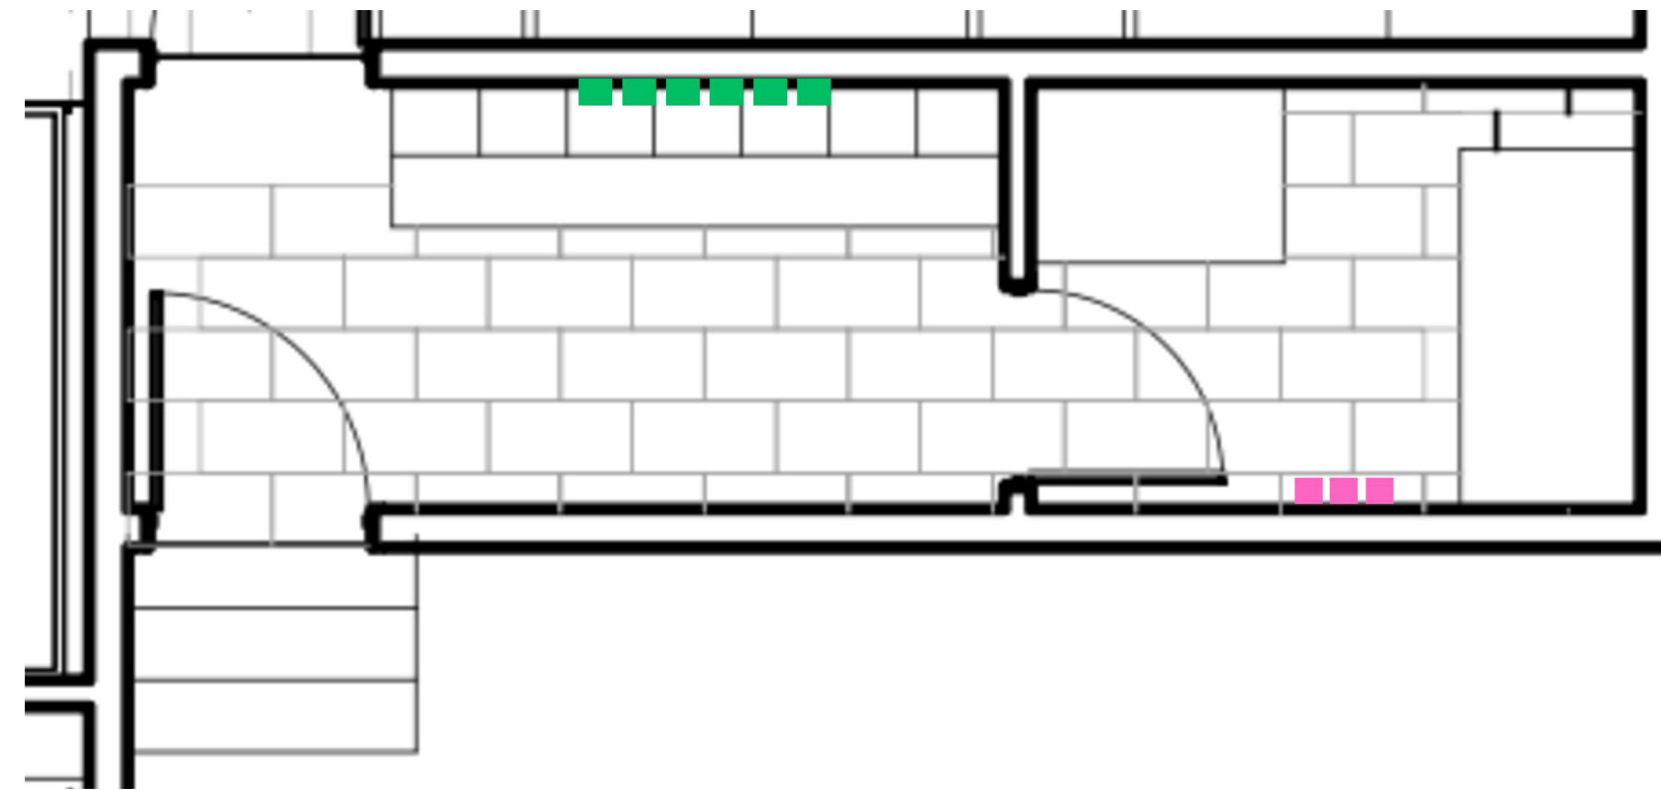

HARDWARE KEY

ROBE HOOK

TOILET PAPER HOLDER

TOWEL BAR

COAT HOOK

MUDROOM & DOG WASH ROOM