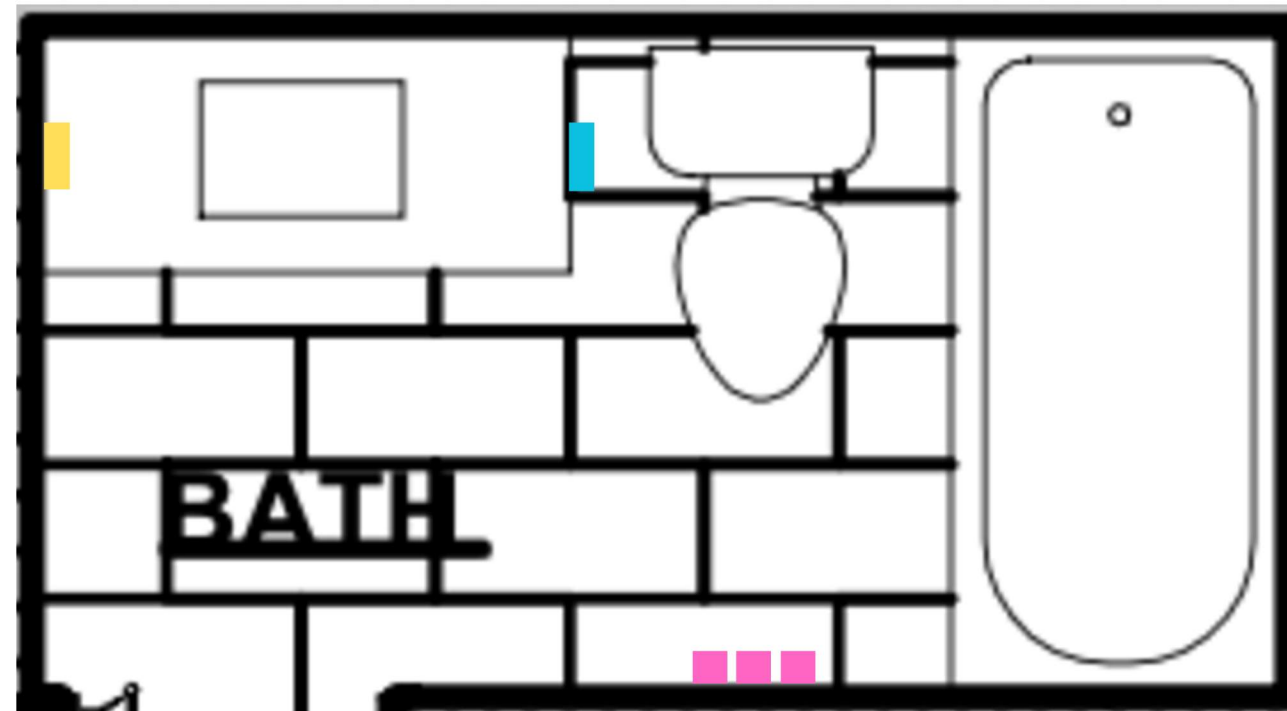

TOWEL BAR

COAT HOOK

MUDROOM & DOG WASH ROOM

BATH HARDWARE

HARDWARE KEY

-  ROBE HOOK
-  TOILET PAPER HOLDER
-  TOWEL BAR
-  COAT HOOK

LOWER EN-SUITE BATH

BATH HARDWARE