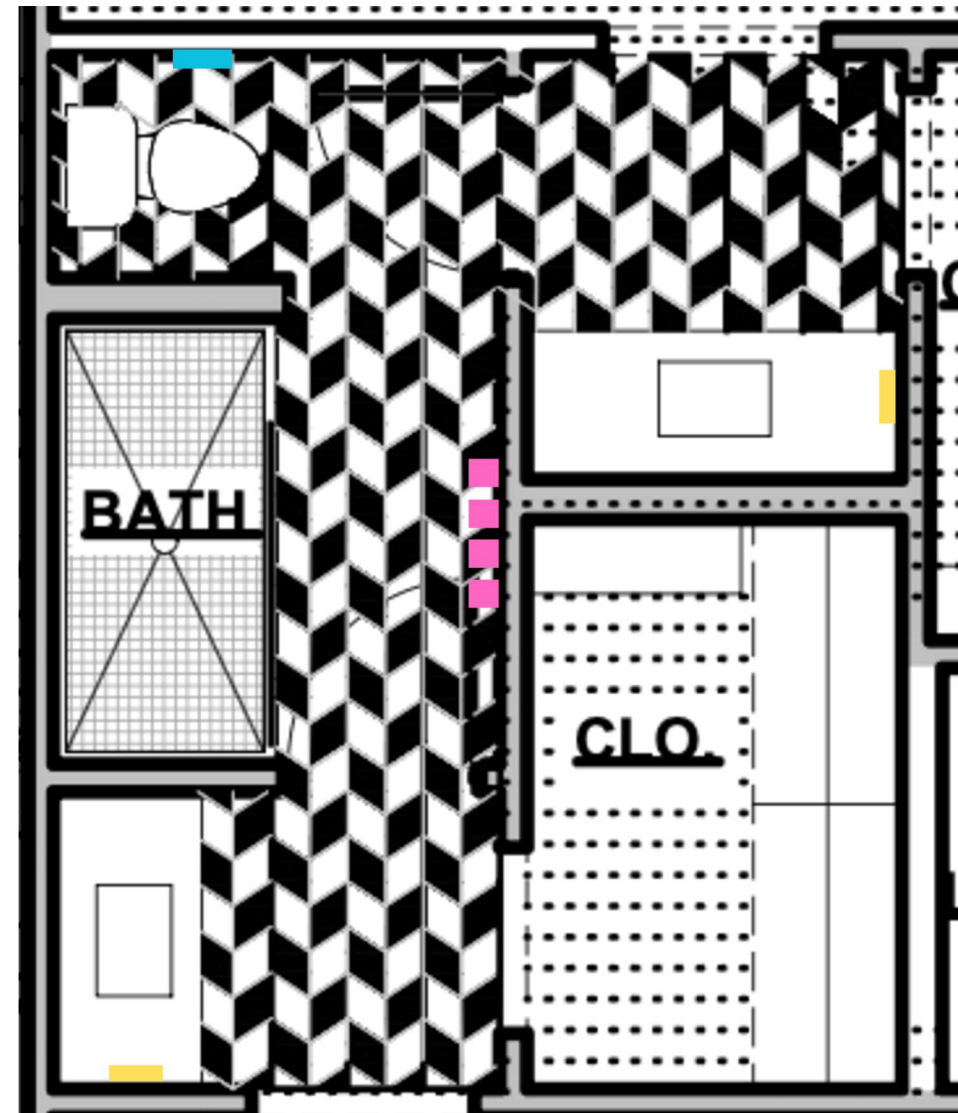

ROBE HOOK

TOILET PAPER HOLDER

TOWEL BAR

COAT HOOK

LOWER HALL BATH

COUNTERTOP SPECIFICATIONS

MAIN FLOOR

COUNTERTOP MAP